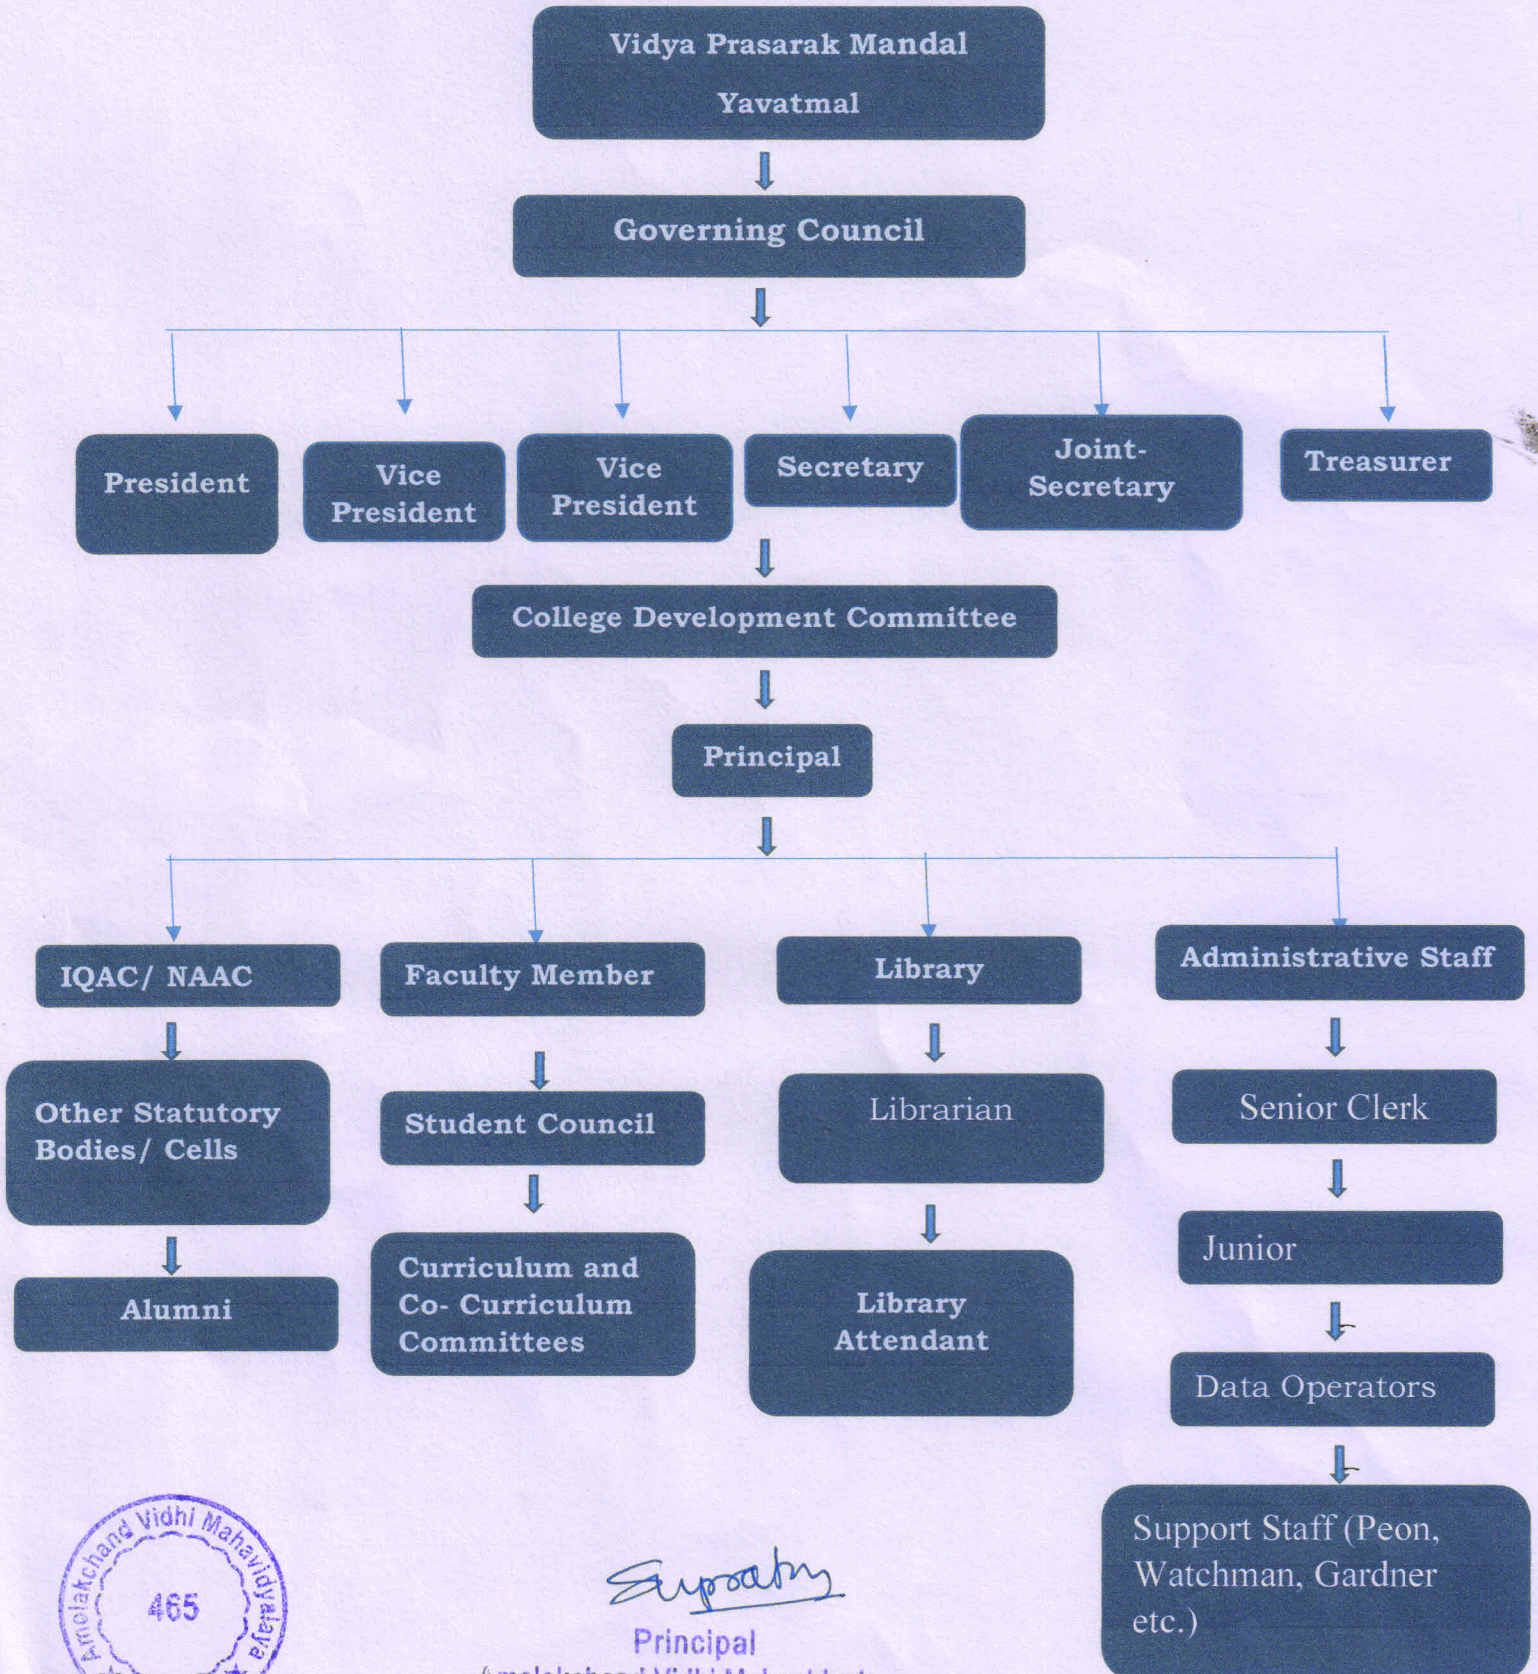

Organogram of The Institution

Suprabh

Principal
Amolachand Vidhi Mahavidyalaya
Yavatmal